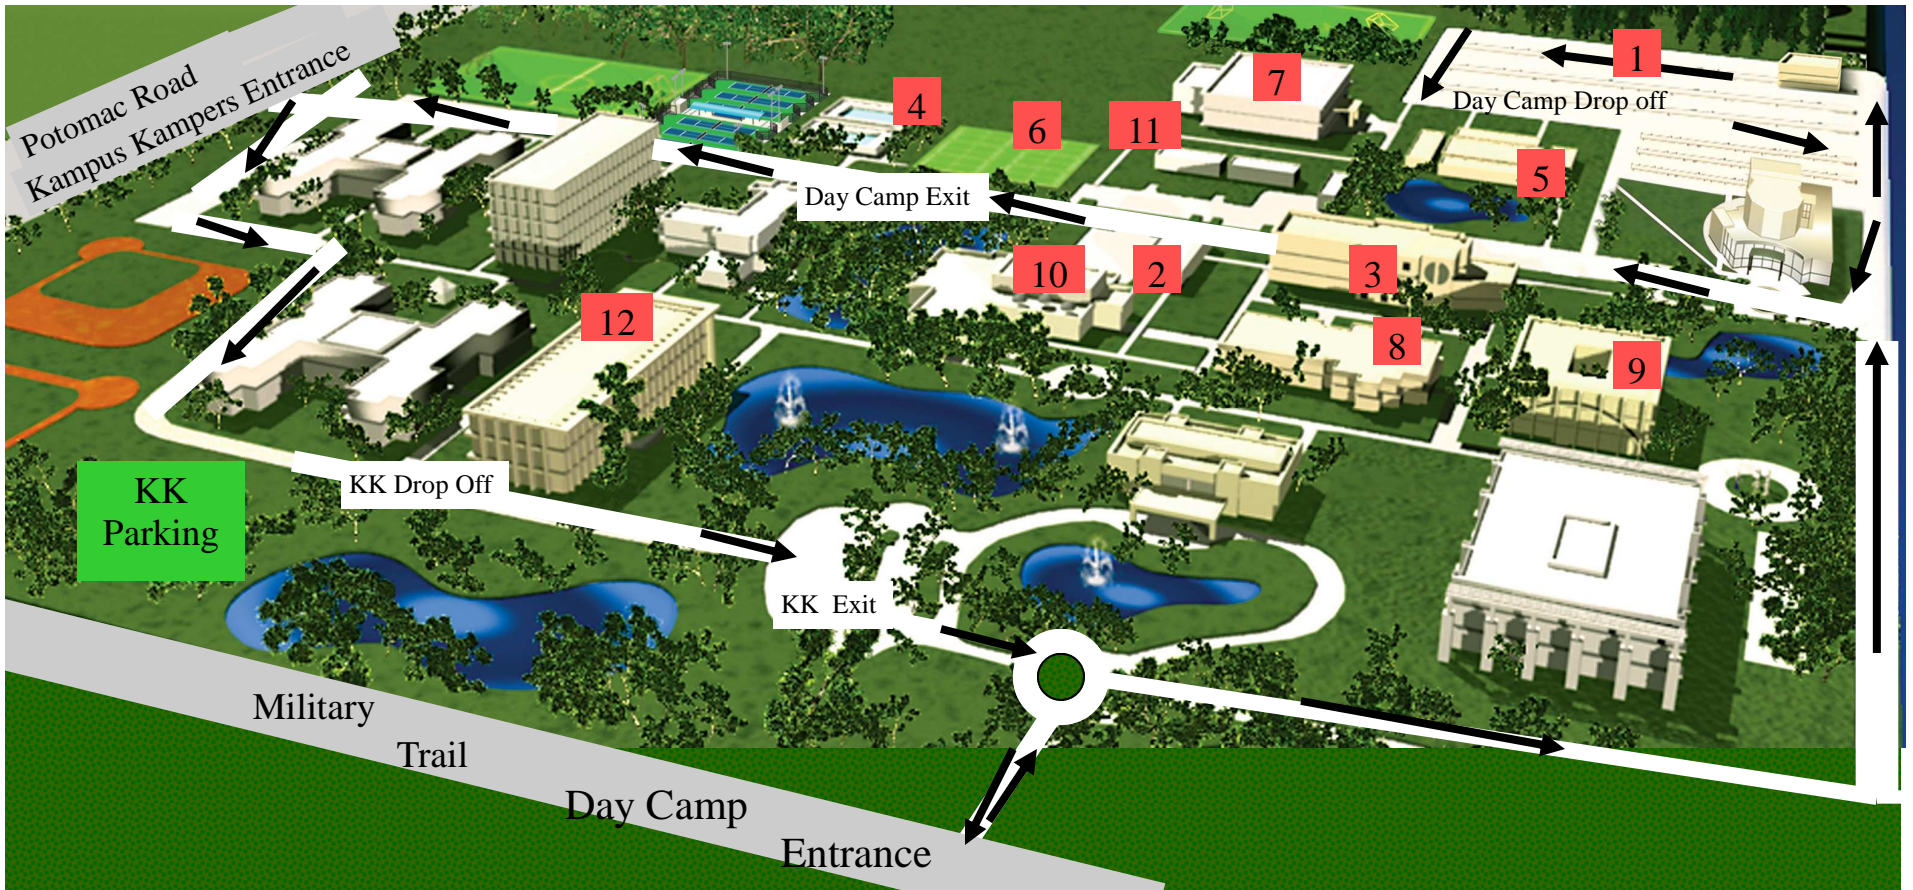

Kampus Kampers
Yellow Placard
Potomac Road Entrance

1. North Lot
2. Bookstore
3. International Building (Magic Camp)
4. Pool (After Camp Swim, After Camp Tennis)
5. Ritter Building (Preschool, After Camp Care, After Camp Lab, After Camp A&C)
6. Tennis Courts

Pine Tree Day Camp
Green Placard
Potomac Road Entrance

7. Gym (Super Sports, CIT, Discovery)
8. Green Center (Amazing Space & Science Camp, CampIdol, JurassiCamp)
9. ASSAF
10. Cafeteria - Auditorium (Middle Camp - Upper Camp)
11. Pine Tree Camp Office
12. Kampus Kampers Building (Nurse's Office)