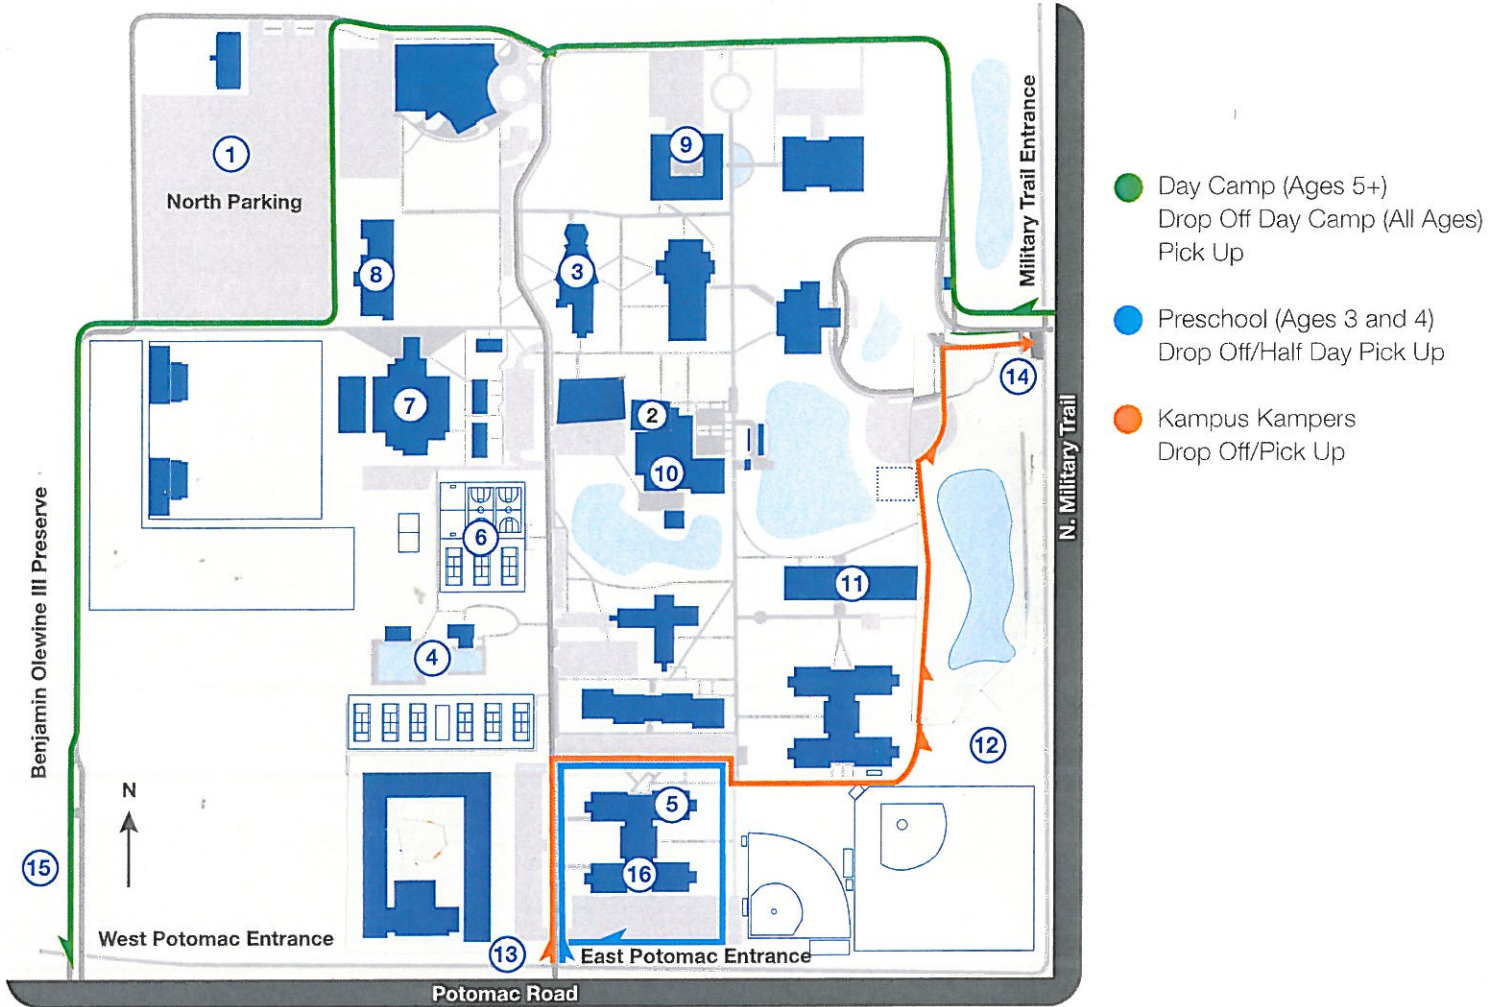

Pine Tree Camp/Kampus Kampers map

1. North Lot
Day Camp Drop Off/Pick Up

2. Kampus Store

3. International Center
MagiCamp

4. Pool
After Camp Swim
After Camp Tennis (after 4:30 p.m.)

5. de Hoernle Residence Hall
Preschool
Preschool Parking
After Camp Care

6. Tennis Courts
After Camp Tennis

7. Gym
Super Sports

8. The Mohammed Indimi International Business Center
Amazing Space and Science Camp

9. ASSAF
GameTech Institute
CampIdol
JurassiCamp
After Camp Lab
After Camp A&C

10. Cafeteria-Auditorium
Middle Camp–Upper Camp
CIT
Discovery

11. Kampus Kampers Building
Nurse's Office
Kampus Kampers Drop Off/Pick Up

12. Kampus Kampers Parking

13. Potomac Road
Kampus Kampus Entrance/Exit
Preschool Entrance

14. Military Trail
Day Camp Entrance

15. West Potomac Road
Day Camp Exit

16. Pine Tree Camp Office
New Location